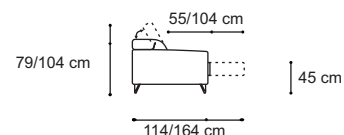

870S
100x191 cm

870M
110x191 cm

870L
120x191 cm

870XL
130x191 cm

Footstool

50S
132x76 cm

50M
152x76 cm

50L
172x76 cm

50XL
192x76 cm

Footstool

200
76x76 cm

20G
100x76 cm

Corner 90°

060
114x114 cm

SOFO

Soprano

SOFO

Sofa 1-seater, armrest left

130S
100x114 cm

130M
110x114 cm

130L
120x114 cm

130XL
130x114 cm

Sectional sofa 1-seater armrest left, function (50 cm deeper seat)

F130S
100x114+50 cm